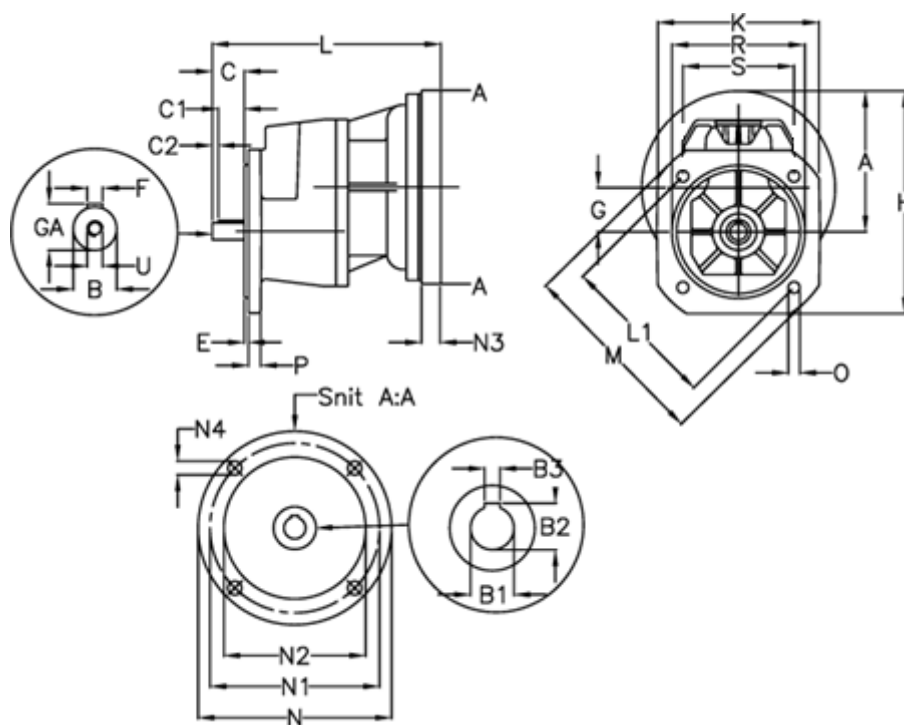

Article number: 40550500882440

Description: Single Stage Helical Gear
S 501-8,8-P100B5

Measures

A = 196.5	E = 4.0	M = 300.0	R = 230
B = 38	F = 10x8x60	N = 250	S = 185
B1 = 28	G = 73.5	N1 = 215	U = M12
B2 = 31.3	GA = 41.0	N2 = 180	
B3 = 8	H = 326.5	N3 = -	
C = 80	K = 260	N4 = M12x16	
C1 = 60	L = 344	O = 14.0	
C2 = 10	L1 = 265.0	P = 15	